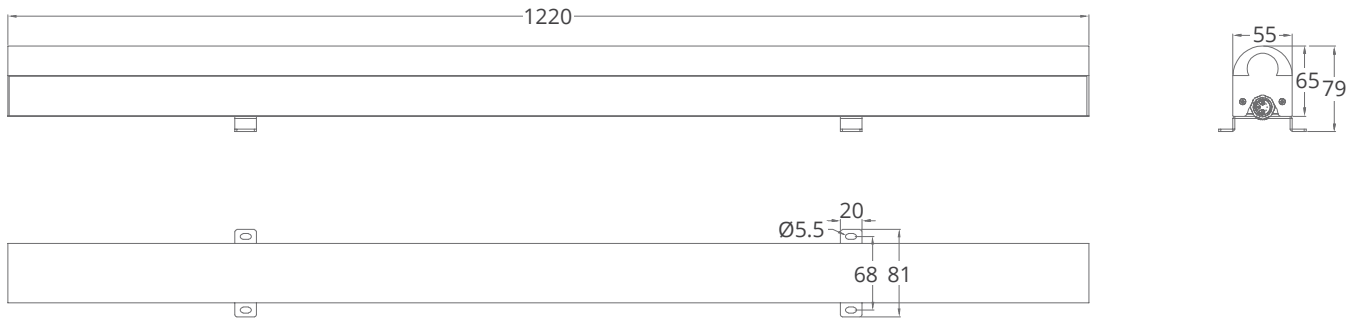

SPECIFICATION

MODEL	COLOUR WAVE DIRECT VIEW TUBE
OPERATING VOLTAGE	AC 100-240V
POWER CONSUMPTION	8W/305mm, 32W/1220mm
LED TYPE	SMD
COLOUR TEMP OPTION	2700K, 3000K, 4000K, 5000K, Tunable White, RGB, RGBW
CRI	80min
PRODUCT EFFICIENCY	38lm/W@3000K
FULL WIDTH AT HALF MAXIMUM (OPTICS)	150°
MATERIAL	Aluminum + PMMA Cover
AMBIENT OPERATING TEMPERATURE	-20°C ~ +55°C
LUMEN MAINTENANCE	50,000 hours/L70 at 25°C
DIMENSIONS	1220(L)*55(W)*65(H)mm 305/610/1000mm available
CABLE LENGTH	150mm
CONTROL SYSTEM	DMX/RDM
MOUNTING TYPE	Surface
IP RATING	IP66

DIMENSIONS

Leader Cable

1000/3000/5000/10000mm/ETO

Jumper Cable

300/500/1000/2000mm/ETO

*all units are in mm

OPTIC SELECTION

150°