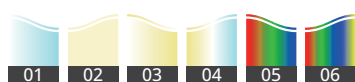

FEATURES & OPTIONS

01. CW	10. RAL9005
02. NW	11. IP66
03. WW	12. ANTI-SALINE
04. DW	13. POLAR
05. RGB	14. DMX
06. RGBW	15. RFU
07. RAL9003	16. RDM
08. GRMEN GREY	17. WIRELESS DATA
09. RAL7016